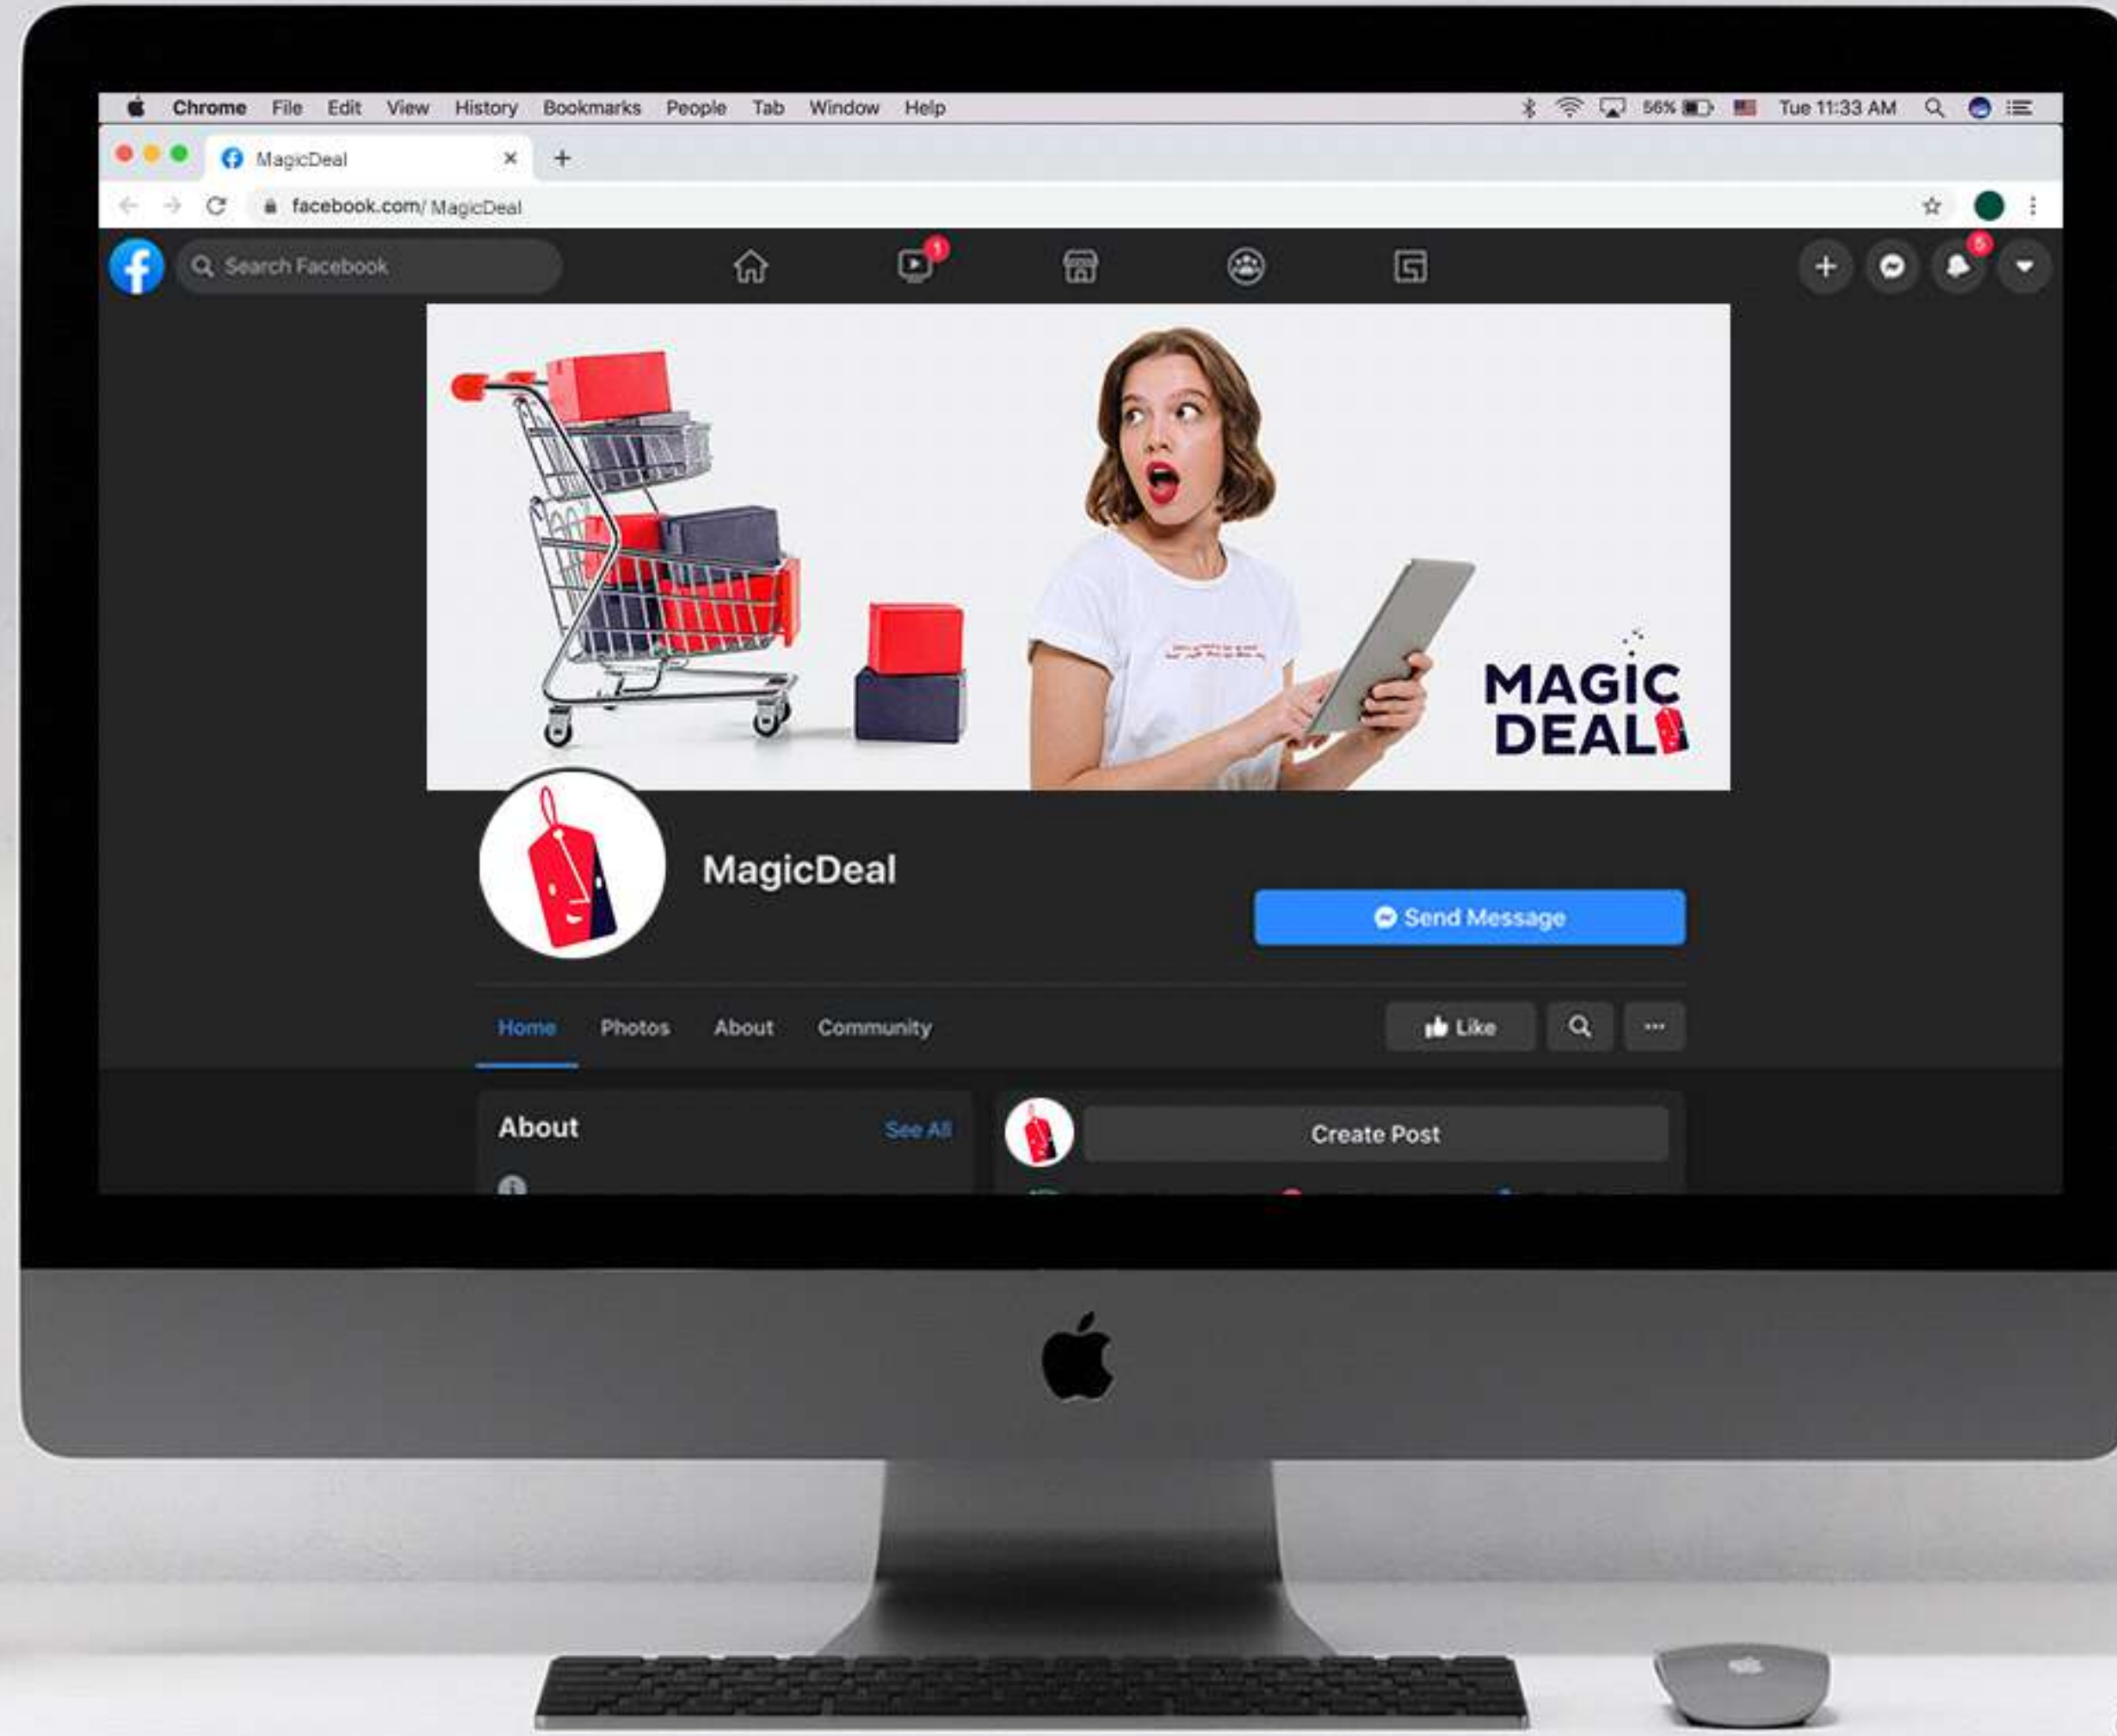

MAGICDEAL

LOGO PRESENTATION | 05 .12 .2020

WWW.XTMMIRROR.COM

PATH 1

MAGIC DEAL

MAGIC DEAL

The logo for 'MAGIC DEAL' features the words 'MAGIC' and 'DEAL' stacked vertically in a bold, dark blue, sans-serif font. Above the letter 'I' in 'MAGIC', there are five small, dark blue stars arranged in a slight arc. To the right of the word 'DEAL', there is a red, stylized tag with a white outline and a white smile-like shape at the bottom. The tag is tilted slightly to the right.

MAGIC DEAL

PATH 2

MAGIC DEAL

The logo for 'MAGIC DEAL' is centered on the page. The word 'MAGIC' is in a bold, black, sans-serif font. Above the letter 'I' in 'MAGIC' are five small, black, four-pointed stars arranged in a slight arc. Below 'MAGIC' is the word 'DEAL' in the same bold, black, sans-serif font. The letter 'L' in 'DEAL' is replaced by a stylized smartphone with a smiling face on its screen. A black price tag with a white outline is attached to the top of the smartphone.

MAGIC DEAL

The logo features the words "MAGIC" and "DEAL" stacked vertically in a bold, dark blue, sans-serif font. Above the letter "I" in "MAGIC", there are five small, dark blue stars arranged in a cluster. To the right of the word "DEAL", there is a red price tag with a white outline and a white smiley face. The tag is tilted slightly to the right and has a white string attached to its top.